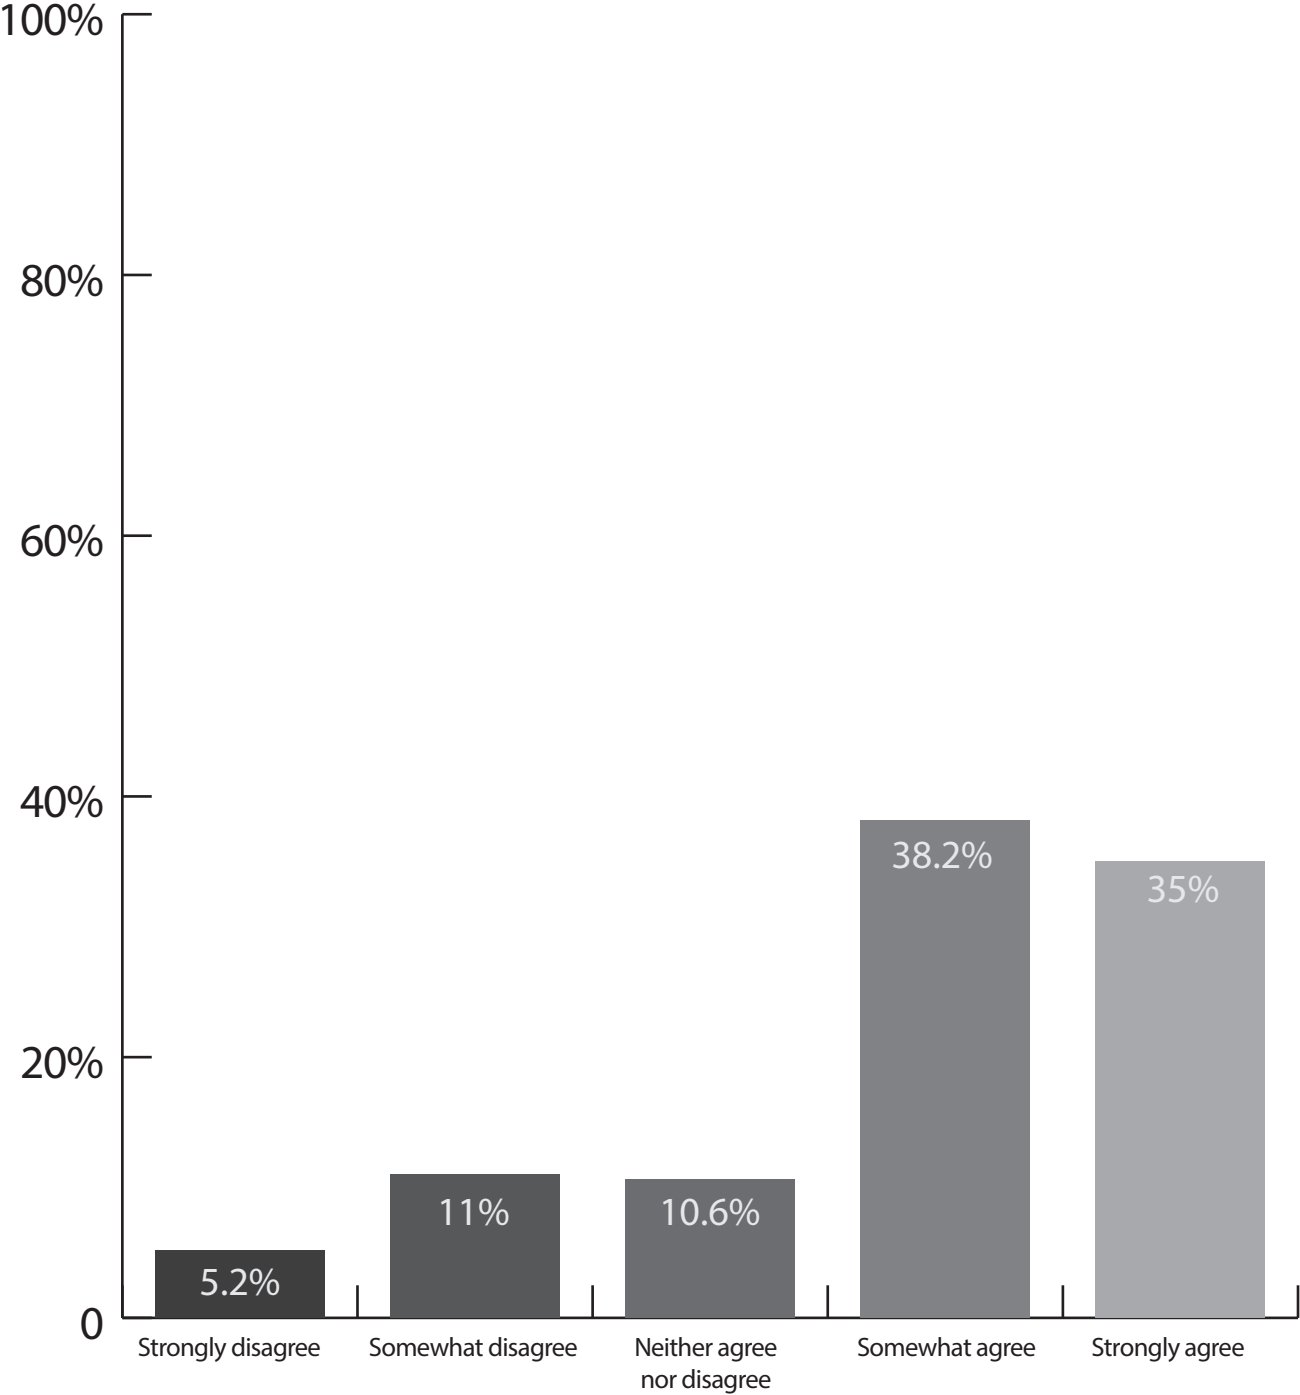

The work of the current White House Communications Team impacts the general public's perception of the public relations profession.

When asked about various aspects of the performance of the overall White House Communications Team, PR executives agreed that they...

How would you rate the impact the individual team member's work has on the image of the public relations profession?

Percentage of respondents who chose "negative" or "very negative."

If the current President of the United States invited you to join the White House Communications Team, would you accept his invitation for any of the following positions?  
Percentage that would not accept the position.