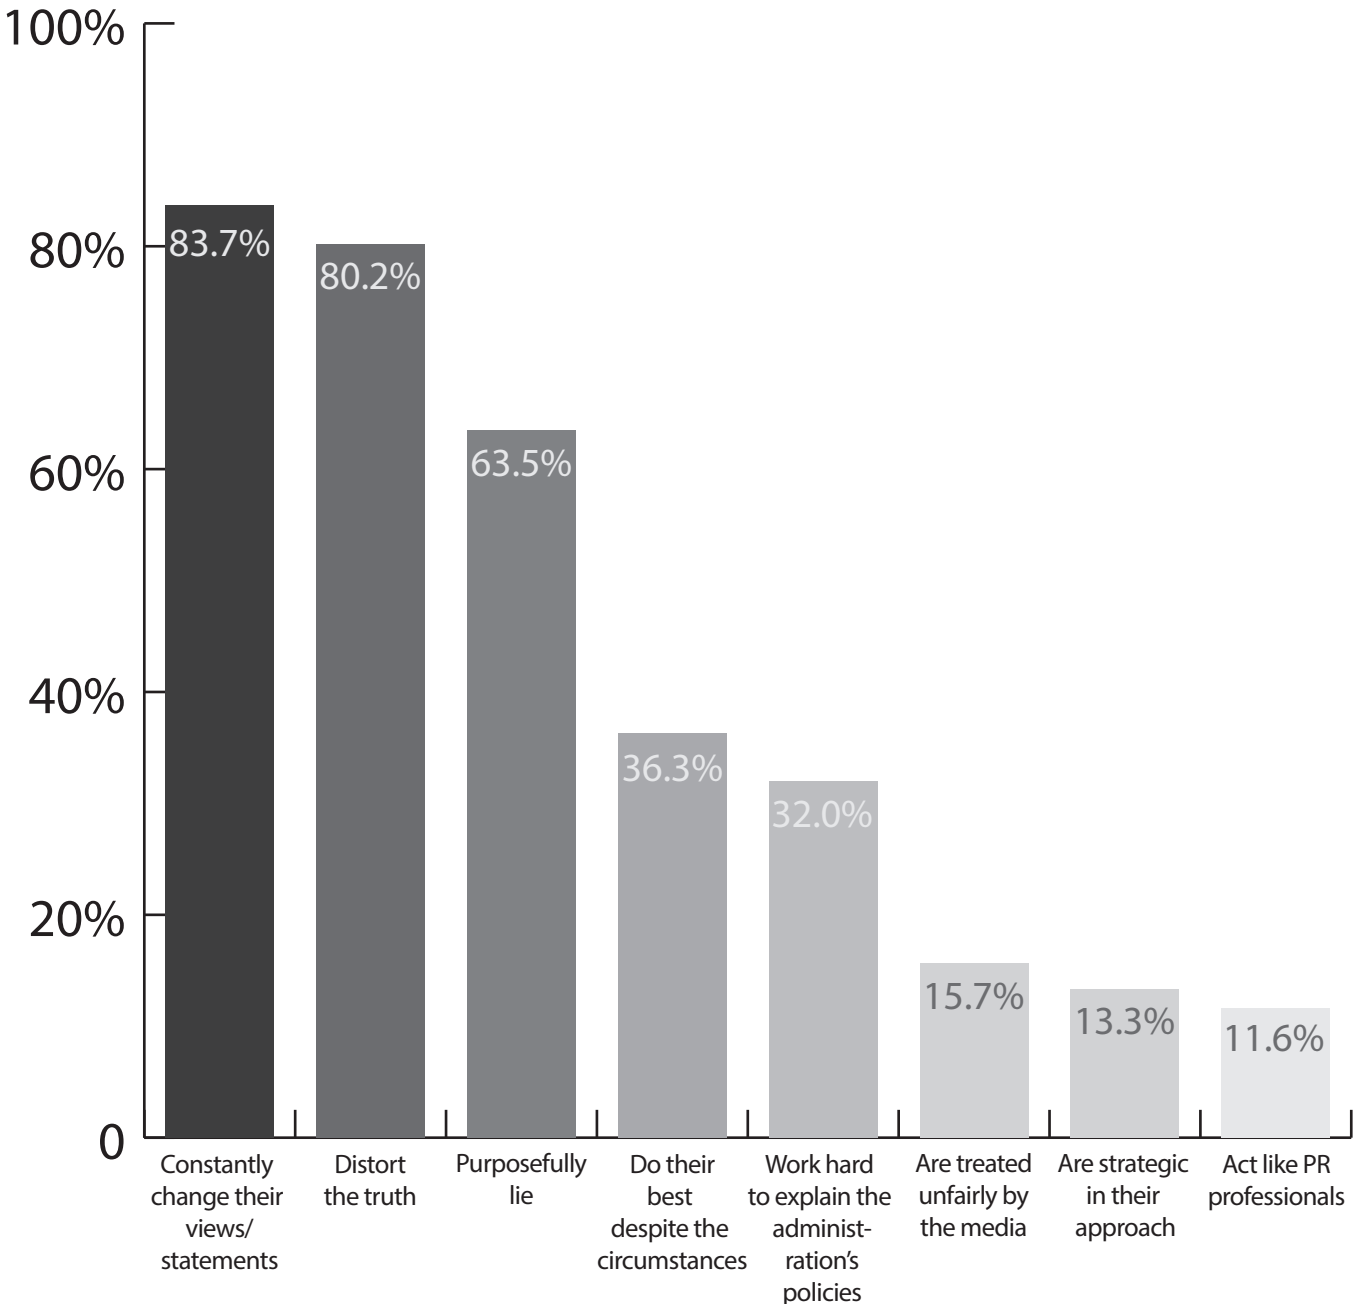

The work of the current White House Communications Team impacts the general public's perception of the public relations profession.

When asked about various aspects of the performance of the overall White House Communications Team, PR executives agreed that they...

How would you rate the impact the individual team member's work has on the image of the public relations profession?

Percentage of respondents who chose "negative" or "very negative."

If the current President of the United States invited you to join the White House Communications Team, would you accept his invitation for any of the following positions?  
Percentage that would not accept the position.