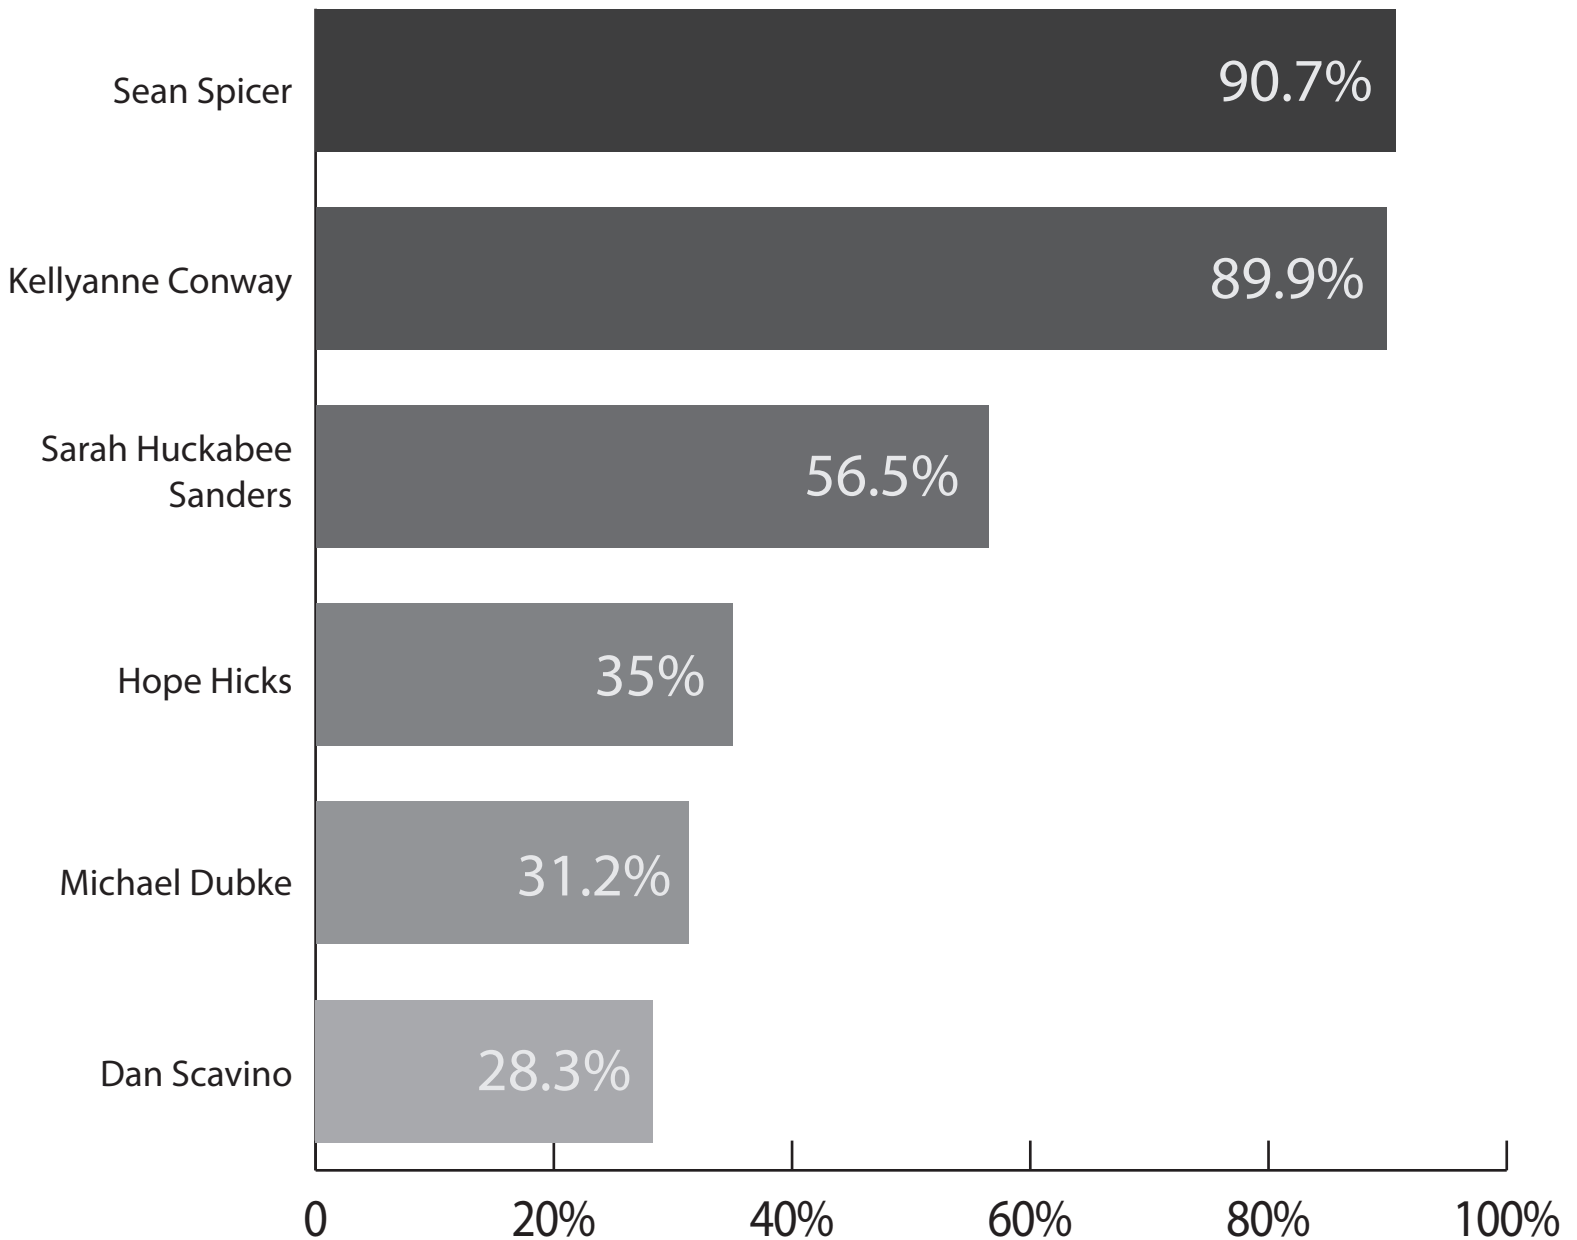

The work of the current White House Communications Team impacts the general public's perception of the public relations profession.

When asked about various aspects of the performance of the overall White House Communications Team, PR executives agreed that they...

How would you rate the impact the individual team member's work has on the image of the public relations profession?

Percentage of respondents who chose "negative" or "very negative."

If the current President of the United States invited you to join the White House Communications Team, would you accept his invitation for any of the following positions?  
Percentage that would not accept the position.